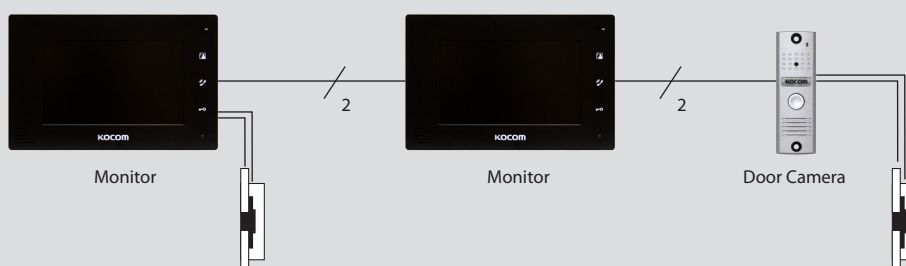

New Product Release

Kocom KCV-D372 Kit

Colour Hands Free Video Door Phone

(KCV-D372 + KC-MC11 = S3032A)

- Compact, slim & stylish design
- Digital Color 7" Widescreen LCD
- Handsfree VDP
- Supports up to 2 screens, 2 door strikes, 1 camera
- On Screen Display (OSD) - Call, Monitor, Talk, Door Open, and LCD settings are visible on screen
- Ultra low power consumption
- Easy & simple installation with only 2 wires, no polarity
- Diagnostic tone and message in case of wrong connection, disconnection or camera problem
- Long distance connection up to 100m on UTP Cat 5
- Door strike can be connected to camera or monitor for increased security